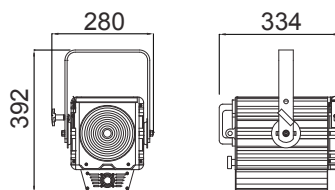

ELECTRICAL SPECIFICATIONS

200W
100-240V auto sensing operation
50/60 Hz

DIMENSIONS (mm) AND WEIGHT

Kg 6,3

- Colour filter frame: 168 x 168 mm

PHOTOMETRIC DATA (*) Cool White version

Lux	13.793	3.448	1.533	862	552
ø (m)	0,5	1,0	1,5	2,0	2,5

Dist. (m)	2	4	6	8	10
-----------	---	---	---	---	----

Lux	2.363	591	263	148	95
ø (m)	3,4	6,8	10,2	13,7	17,1

Dist. (m)	2	4	6	8	10
-----------	---	---	---	---	----

(*) (performance according to LED available on January 2012)