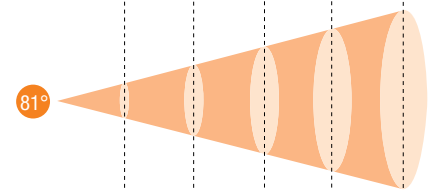

ELECTRICAL SPECIFICATIONS

200W
100-240V auto sensing operation
50/60 Hz

DIMENSIONS (mm) AND WEIGHT

Kg 6,3

- Colour filter frame: 168 x 168 mm

PHOTOMETRIC DATA (*) Cool White version

Lux	13.793	3.448	1.533	862	552
ø (m)	0,5	1,0	1,5	2,0	2,5

Dist. (m)	2	4	6	8	10
-----------	---	---	---	---	----

Lux	2.363	591	263	148	95
ø (m)	3,4	6,8	10,2	13,7	17,1

Dist. (m)	2	4	6	8	10
-----------	---	---	---	---	----

(*) (performance according to LED available on January 2012)