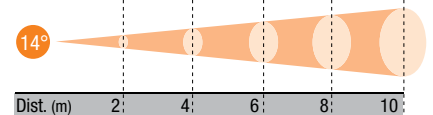

ELECTRICAL SPECIFICATIONS

200W
100-240V auto sensing operation
50/60 Hz

DIMENSIONS (mm) AND WEIGHT

Kg 6,3

- Colour filter frame: 168 x 168 mm

PHOTOMETRIC DATA (*) Cool White version

Lux	13.793	3.448	1.533	862	552
ø (m)	0,5	1,0	1,5	2,0	2,5

Dist. (m)	2	4	6	8	10
-----------	---	---	---	---	----

Lux	2.363	591	263	148	95
ø (m)	3,4	6,8	10,2	13,7	17,1

Dist. (m)	2	4	6	8	10
-----------	---	---	---	---	----

(*) (performance according to LED available on January 2012)